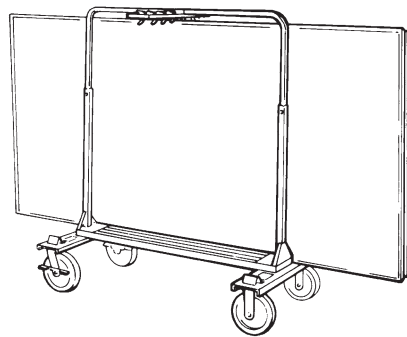

Loaded Eight Unit Cart