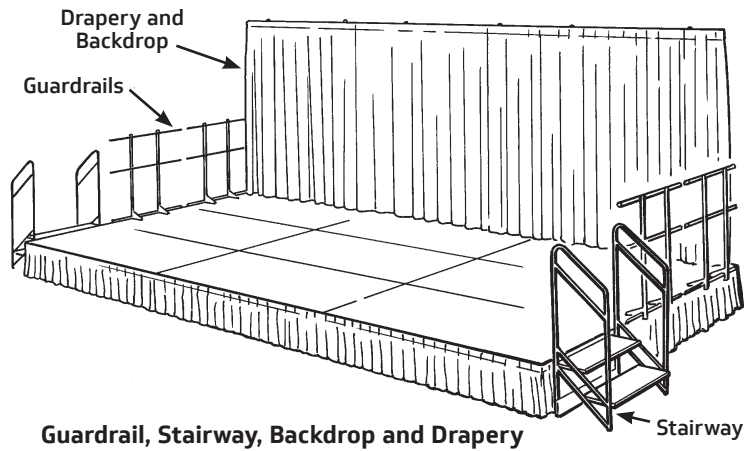

Trouper® Seated Choral Risers

- System consists of individual Trouper staging units, combined to create a multi-level seating arrangement
- Platforms are available in 3' x 6' (914 x 1829 mm) and 3' x 8' (914 x 2438 mm) surface dimensions and in standard heights of 8" (203 mm), 16" (406 mm), 24" (610 mm), and 32" (813 mm); pie-shaped units are also available
- Decks are available in the following surfaces:
Black: 3/4" (19 mm) 7-ply plywood with a black slip resistant thermally fused overlay
Grey Carpet: 3/4" (19 mm) 7-ply plywood with 1/8" (3 mm) (approximate pile height) manufacturer's standard grey carpet
- Legs are one-piece, 16-gauge, 1-1/4" (32 mm) tubular steel; legs are designed to open in one motion and are automatically locked in place by a spring-loaded clip
- Wrap around 16-gauge steel provides strength and protects the deck edge from damage
- Frame clamps are a quick cam-type lock for positive locking to the frame of the adjacent unit; one clamp per side of each stage unit, which provides two clamps per side when units are locked together; wood spacers securely hold the units of different heights together
- Five-year warranty

Accessories

- Side Closure Panels – Close each end of the riser arrangement
- Front Closure Panels – Closes the gaps between elevations; gives a finished-off, built-in look
- Guardrails – Provide a measure of protection while adding a professional appearance
- Transport Carts – Move units from one location to another; enables efficient two-person handling
- Guardrail Carts – Move guardrails from one location to another