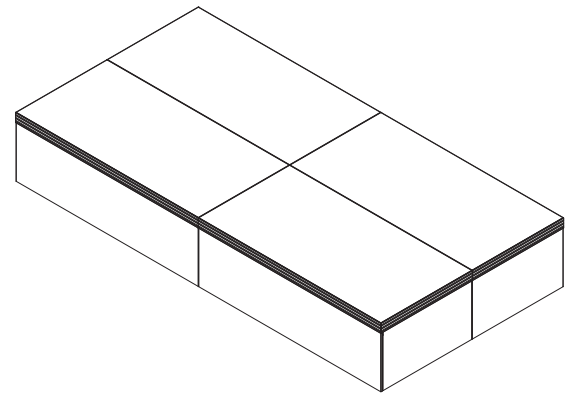

Trouper® Seated Choral Risers

- System consists of individual Trouper staging units, combined to create a multi-level seating arrangement
- Platforms are available in 3' x 6' (914 x 1829 mm) and 3' x 8' (914 x 2438 mm) surface dimensions and in standard heights of 8" (203 mm), 16" (406 mm), 24" (610 mm), and 32" (813 mm); pie-shaped units are also available
- Decks are available in the following surfaces:
Black: 3/4" (19 mm) 7-ply plywood with a black slip resistant thermally fused overlay
Grey Carpet: 3/4" (19 mm) 7-ply plywood with 1/8" (3 mm) (approximate pile height) manufacturer's standard grey carpet
- Legs are one-piece, 16-gauge, 1-1/4" (32 mm) tubular steel; legs are designed to open in one motion and are automatically locked in place by a spring-loaded clip
- Wrap around 16-gauge steel provides strength and protects the deck edge from damage
- Frame clamps are a quick cam-type lock for positive locking to the frame of the adjacent unit; one clamp per side of each stage unit, which provides two clamps per side when units are locked together; wood spacers securely hold the units of different heights together
- Five-year warranty

Accessories

- Side Closure Panels – Close each end of the riser arrangement
- Front Closure Panels – Closes the gaps between elevations; gives a finished-off, built-in look
- Guardrails – Provide a measure of protection while adding a professional appearance
- Transport Carts – Move units from one location to another; enables efficient two-person handling
- Guardrail Carts – Move guardrails from one location to another