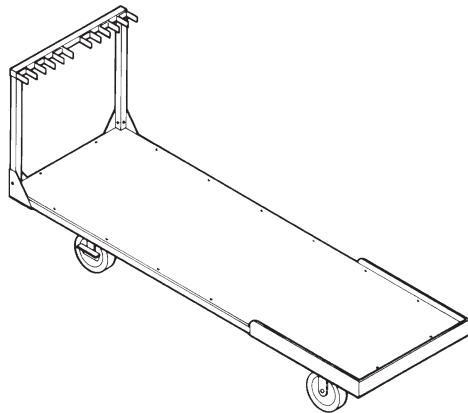

Twelve Unit Cart