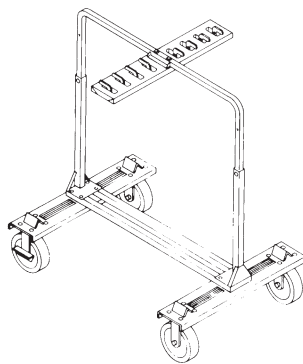

Trouper® Seated Choral Risers

- System consists of individual Trouper staging units, combined to create a multi-level seating arrangement
- Platforms are available in 3' x 6' (914 x 1829 mm) and 3' x 8' (914 x 2438 mm) surface dimensions and in standard heights of 8" (203 mm), 16" (406 mm), 24" (610 mm), and 32" (813 mm); pie-shaped units are also available
- Decks are available in the following surfaces:
Black: 3/4" (19 mm) 7-ply plywood with a black slip resistant thermally fused overlay
Grey Carpet: 3/4" (19 mm) 7-ply plywood with 1/8" (3 mm) (approximate pile height) manufacturer's standard grey carpet
- Legs are one-piece, 16-gauge, 1-1/4" (32 mm) tubular steel; legs are designed to open in one motion and are automatically locked in place by a spring-loaded clip
- Wrap around 16-gauge steel provides strength and protects the deck edge from damage
- Frame clamps are a quick cam-type lock for positive locking to the frame of the adjacent unit; one clamp per side of each stage unit, which provides two clamps per side when units are locked together; wood spacers securely hold the units of different heights together
- Five-year warranty

Accessories

- Side Closure Panels – Close each end of the riser arrangement
- Front Closure Panels – Closes the gaps between elevations; gives a finished-off, built-in look
- Guardrails – Provide a measure of protection while adding a professional appearance
- Transport Carts – Move units from one location to another; enables efficient two-person handling
- Guardrail Carts – Move guardrails from one location to another