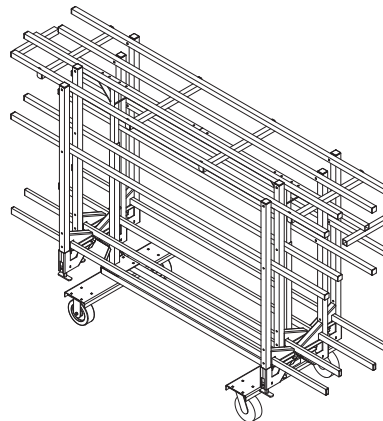

Trouper® Seated Choral Risers

- System consists of individual Trouper staging units, combined to create a multi-level seating arrangement
- Platforms are available in 3' x 6' (914 x 1829 mm) and 3' x 8' (914 x 2438 mm) surface dimensions and in standard heights of 8" (203 mm), 16" (406 mm), 24" (610 mm), and 32" (813 mm); pie-shaped units are also available
- Decks are available in the following surfaces:
Black: 3/4" (19 mm) 7-ply plywood with a black slip resistant thermally fused overlay
Grey Carpet: 3/4" (19 mm) 7-ply plywood with 1/8" (3 mm) (approximate pile height) manufacturer's standard grey carpet
- Legs are one-piece, 16-gauge, 1-1/4" (32 mm) tubular steel; legs are designed to open in one motion and are automatically locked in place by a spring-loaded clip
- Wrap around 16-gauge steel provides strength and protects the deck edge from damage
- Frame clamps are a quick cam-type lock for positive locking to the frame of the adjacent unit; one clamp per side of each stage unit, which provides two clamps per side when units are locked together; wood spacers securely hold the units of different heights together
- Five-year warranty

Accessories

- Side Closure Panels – Close each end of the riser arrangement
- Front Closure Panels – Closes the gaps between elevations; gives a finished-off, built-in look
- Guardrails – Provide a measure of protection while adding a professional appearance
- Transport Carts – Move units from one location to another; enables efficient two-person handling
- Guardrail Carts – Move guardrails from one location to another

Six and Eight Unit Cart
(Eight Unit Cart shown)

Loaded Eight Unit Cart

Twelve Unit Cart

Loaded Guardrail Cart

© 2024 Wenger Corporation
USA/2024-04

Minnesota Location Wenger Phone 800.4WENGER (493-6437) Wenger Worldwide +1.507.455.4100 | Parts & Service 800.887.7145 | wengercorp.com