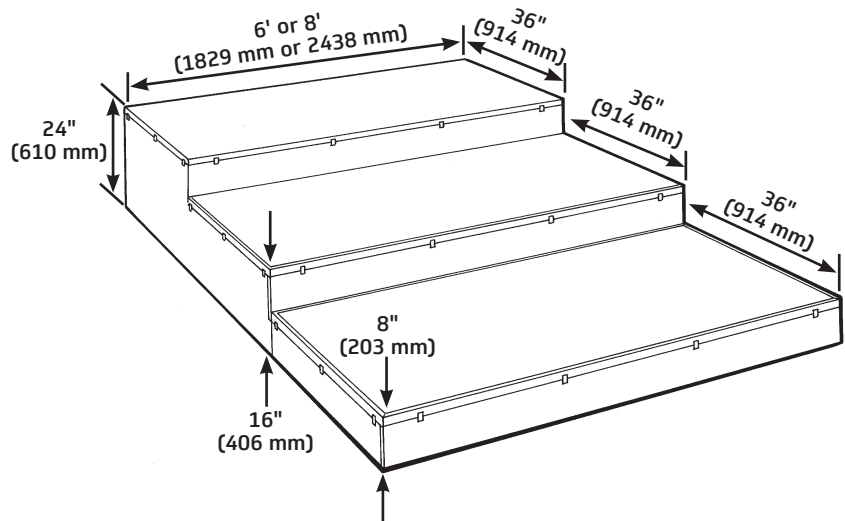

Trouper® Seated Choral Risers

- System consists of individual Trouper staging units, combined to create a multi-level seating arrangement
- Platforms are available in 3' x 6' (914 x 1829 mm) and 3' x 8' (914 x 2438 mm) surface dimensions and in standard heights of 8" (203 mm), 16" (406 mm), 24" (610 mm), and 32" (813 mm); pie-shaped units are also available
- Decks are available in the following surfaces:
Black: 3/4" (19 mm) 7-ply plywood with a black slip resistant thermally fused overlay
Grey Carpet: 3/4" (19 mm) 7-ply plywood with 1/8" (3 mm) (approximate pile height) manufacturer's standard grey carpet
- Legs are one-piece, 16-gauge, 1-1/4" (32 mm) tubular steel; legs are designed to open in one motion and are automatically locked in place by a spring-loaded clip
- Wrap around 16-gauge steel provides strength and protects the deck edge from damage
- Frame clamps are a quick cam-type lock for positive locking to the frame of the adjacent unit; one clamp per side of each stage unit, which provides two clamps per side when units are locked together; wood spacers securely hold the units of different heights together
- Five-year warranty

Accessories

- Side Closure Panels – Close each end of the riser arrangement
- Front Closure Panels – Closes the gaps between elevations; gives a finished-off, built-in look
- Guardrails – Provide a measure of protection while adding a professional appearance
- Transport Carts – Move units from one location to another; enables efficient two-person handling
- Guardrail Carts – Move guardrails from one location to another