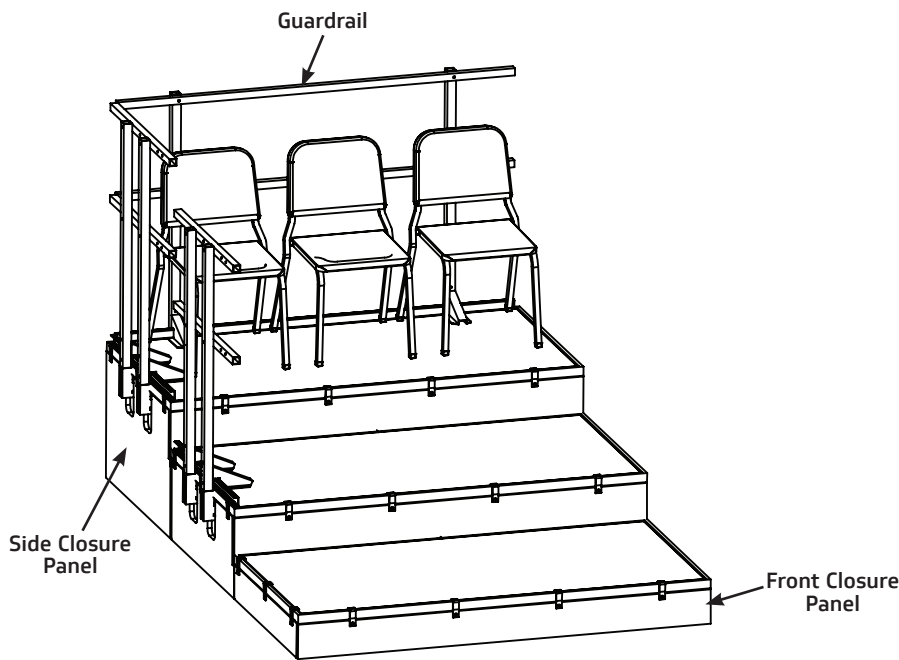

Trouper® Seated Choral Risers

- System consists of individual Trouper staging units, combined to create a multi-level seating arrangement
- Platforms are available in 3' x 6' (914 x 1829 mm) and 3' x 8' (914 x 2438 mm) surface dimensions and in standard heights of 8" (203 mm), 16" (406 mm), 24" (610 mm), and 32" (813 mm); pie-shaped units are also available
- Decks are available in the following surfaces:
Black: 3/4" (19 mm) 7-ply plywood with a black slip resistant thermally fused overlay
Grey Carpet: 3/4" (19 mm) 7-ply plywood with 1/8" (3 mm) (approximate pile height) manufacturer's standard grey carpet
- Legs are one-piece, 16-gauge, 1-1/4" (32 mm) tubular steel; legs are designed to open in one motion and are automatically locked in place by a spring-loaded clip
- Wrap around 16-gauge steel provides strength and protects the deck edge from damage
- Frame clamps are a quick cam-type lock for positive locking to the frame of the adjacent unit; one clamp per side of each stage unit, which provides two clamps per side when units are locked together; wood spacers securely hold the units of different heights together
- Five-year warranty

Accessories

- Side Closure Panels – Close each end of the riser arrangement
- Front Closure Panels – Closes the gaps between elevations; gives a finished-off, built-in look
- Guardrails – Provide a measure of protection while adding a professional appearance
- Transport Carts – Move units from one location to another; enables efficient two-person handling
- Guardrail Carts – Move guardrails from one location to another